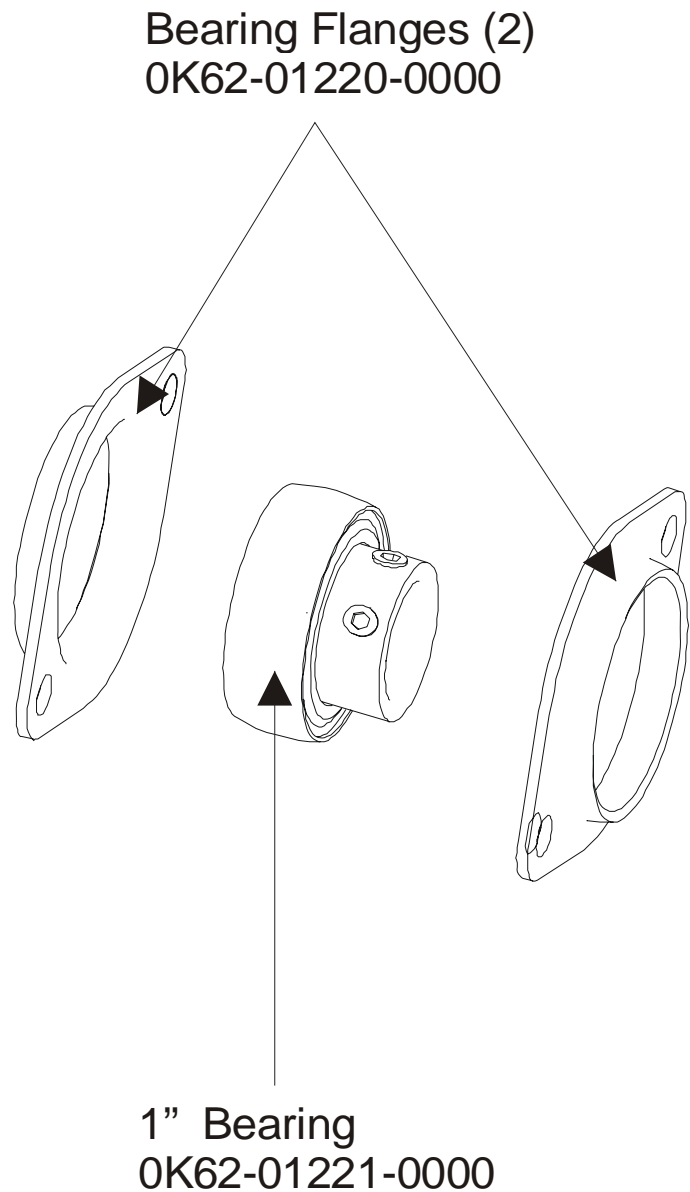

UNLABELED PARTS	
DESCRIPTION	PART NO.
PLATE: DRIVEFRAME; CLAMP B	0K62-01104-0000
KIT: SERV; PLUG-IN; 230/50 CON BM	GK62-00002-0021
CARD: WARRANTY COMMERCIAL +	MO51-00K62-A107

	Page
CONSOLE SUPPORT & DEADSHAFT COVERS.....	4
HANDLEBARS AND BULLHORNS	5
CONSOLE AND RELATED COMPONENTS.....	6
UPPER FRAME HARDWARE	8
ROCKER ARMS AND PEDAL LEVERS	8
CRANK COVER AND LOWER CAPS	10
LOWER FRAME SHROUDS AND HARDWARE.....	11
PEDAL LEVER COMPONENTS	12
PCB, BATTERY, REED SWITCH & BRACKET	13
BEARING-INSERT ASSEMBLY	14
CRANK ARM PULLEY ASSEMBLY.....	15
DRIVE MODULE	16
DRIVE MODULE HARDWARE	17
CABLES.....	18

Note: Units with serial number AXB103351 or lower will require kit GK62-00002-0015 when replacing either the tie rod assembly or the crank extension for the first time.

ARCTIC SILVER QUIET DRIVE 95Xi
PCB, Battery, Reed Switch & Bracket

95X-0XXX-03
S/N AXB100000 and up

ARCTIC SILVER QUIET DRIVE 95Xi
Bearing-Insert Assembly – AK62-00299-0000

95X-0XXX-03
S/N AXB100000 and up

Service Kit- GK62-00002-0044
Includes:
1- crankshaft
2- bearings
2- sets of bearing flanges
4- nuts and washers

Service Kit- GK62-00002-0045
Includes:
1 - intermediate shaft
2 - bearings
2- sets of bearing flanges
4- nuts and washers

ARCTIC SILVER QUIET DRIVE 95Xi
Crank Arm Pulley Assembly

95X-0XXX-03
S/N AXB100000 and up